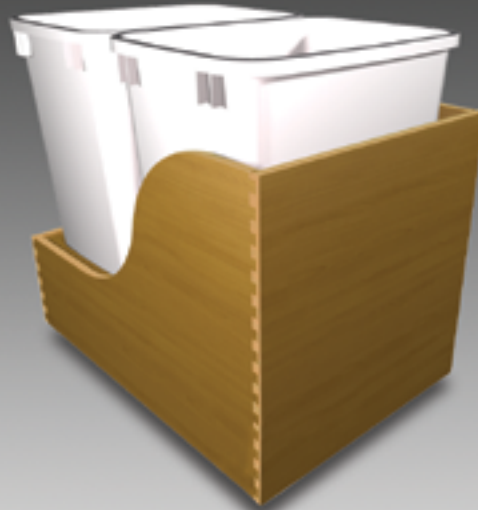

Smart Accessories Trash Pull-Out

A Decorative and Functional Approach to an Organized Kitchen

Our dovetailed trash pull-out system keeps your trash out of sight. You can choose from our single or double containers. Constructed from 12mm prefinished Baltic Birch, the units come prepackaged with Blum® Tandem heavy-duty, full extension, soft-close, undermount drawer runners and 35-quart trash containers. These smart accessories offer everything you need to install a beautiful wood trash pull-out unit in one box.

Features

- Prepackaged unit
- Fully assembled
- Soft-close drawer runners and trash cans included
- Three stock sizes designed for base cabinet installation (12," 15," 18")
- Dovetail construction
- 12mm prefinished Baltic Birch construction
- Cabinet door can be mounted directly to the front of the unit or unit can be placed behind an existing cabinet door
- Works with face frame or frameless construction
- Suitable for use with Blum® Servo-Drive, sold separately

Specifications

All units come with Blum® Tandem heavy-duty, soft-close, undermount drawer runners.

Features

- Pre-assembled base mount set installs easily with pre-mounted #6x1" wood screws
- Tool-free height and tilt adjustment
- 125 lb. static load capacity

Single Trash Can Unit

- Part #DBSBB12KIT
- One 35-quart trash container
- Soft-close drawer runners
- Fits cabinet opening:
 - 12" minimum opening width
 - 20.5" high
 - 21 5/16" cabinet depth without Servo
- Easy installation
- Bullnose clear finish edge