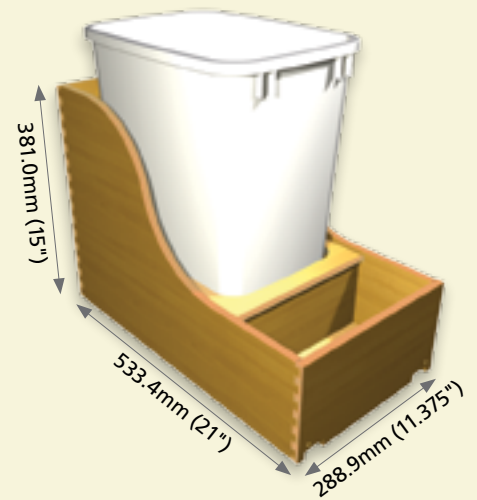

Features

- Prepackaged unit
- Fully assembled
- Soft-close drawer runners and trash cans included
- Three stock sizes designed for base cabinet installation (12," 15," 18")
- Dovetail construction
- 12mm prefinished Baltic Birch construction
- Cabinet door can be mounted directly to the front of the unit or unit can be placed behind an existing cabinet door
- Works with face frame or frameless construction
- Suitable for use with Blum® Servo-Drive, sold separately

Specifications

All units come with Blum® Tandem heavy-duty, soft-close, undermount drawer runners.

Features

- Pre-assembled base mount set installs easily with pre-mounted #6x1" wood screws
- Tool-free height and tilt adjustment
- 125 lb. static load capacity

Single Trash Can Unit

- Part #DBSBB12KIT
- One 35-quart trash container
- Soft-close drawer runners
- Fits cabinet opening:
 - 12" minimum opening width
 - 20.5" high
 - 21 5/16" cabinet depth without Servo
- Easy installation
- Bullnose clear finish edge

Double Trash Can Unit

- Part #DBSBB15KIT
- Two 35-quart trash containers
- Soft-close drawer runners
- Fits cabinet opening:
 - 15" minimum opening width
 - 20.5" high
 - 21 5/16" cabinet depth without Servo
- Easy installation
- Bullnose clear finish edge