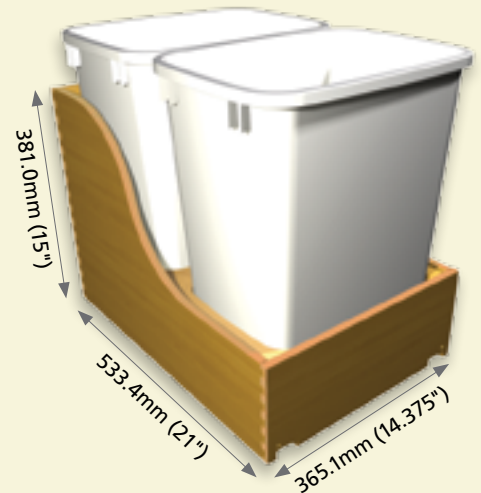

Features

- Prepackaged unit
- Fully assembled
- Soft-close drawer runners and trash cans included
- Three stock sizes designed for base cabinet installation (12," 15," 18")
- Dovetail construction
- 12mm prefinished Baltic Birch construction
- Cabinet door can be mounted directly to the front of the unit or unit can be placed behind an existing cabinet door
- Works with face frame or frameless construction
- Suitable for use with Blum® Servo-Drive, sold separately

Specifications

All units come with Blum® Tandem heavy-duty, soft-close, undermount drawer runners.

Features

- Pre-assembled base mount set installs easily with pre-mounted #6x1" wood screws
- Tool-free height and tilt adjustment
- 125 lb. static load capacity

Single Trash Can Unit

- Part #DBSBB12KIT
- One 35-quart trash container
- Soft-close drawer runners
- Fits cabinet opening:
 - 12" minimum opening width
 - 20.5" high
 - 21 5/16" cabinet depth without Servo
- Easy installation
- Bullnose clear finish edge

Double Trash Can Unit

- Part #DBSBB15KIT
- Two 35-quart trash containers
- Soft-close drawer runners
- Fits cabinet opening:
 - 15" minimum opening width
 - 20.5" high
 - 21 5/16" cabinet depth without Servo
- Easy installation
- Bullnose clear finish edge