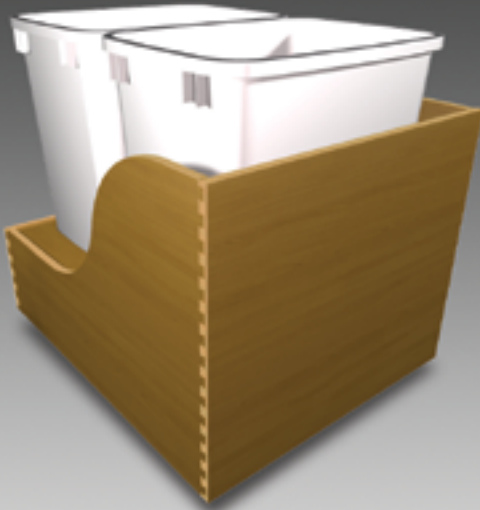

Smart Accessories Trash Pull-Out

A Decorative and Functional Approach to an Organized Kitchen

Our dovetailed trash pull-out system keeps your trash out of sight. You can choose from our single or double containers. Constructed from 12mm prefinished Baltic Birch, the units come prepackaged with Blum® Tandem heavy-duty, full extension, soft-close, undermount drawer runners and 35-quart trash containers. These smart accessories offer everything you need to install a beautiful wood trash pull-out unit in one box.

Features

- Prepackaged unit
- Fully assembled
- Soft-close drawer runners and trash cans included
- Three stock sizes designed for base cabinet installation (12," 15," 18")
- Dovetail construction
- 12mm prefinished Baltic Birch construction
- Cabinet door can be mounted directly to the front of the unit or unit can be placed behind an existing cabinet door
- Works with face frame or frameless construction
- Suitable for use with Blum® Servo-Drive, sold separately

Specifications

All units come with Blum® Tandem heavy-duty, soft-close, undermount drawer runners.

Features

- Pre-assembled base mount set installs easily with pre-mounted #6x1" wood screws
- Tool-free height and tilt adjustment
- 125 lb. static load capacity

Single Trash Can Unit

- Part #DBSBB12KIT
- One 35-quart trash container
- Soft-close drawer runners
- Fits cabinet opening:
 - 12" minimum opening width
 - 20.5" high
 - 21 5/16" cabinet depth without Servo
- Easy installation
- Bullnose clear finish edge